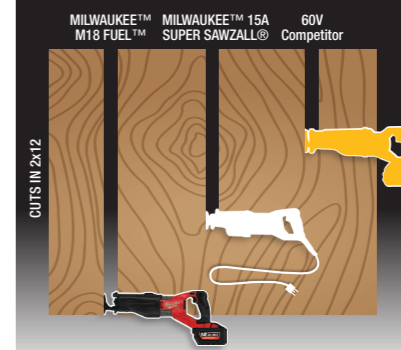

Distributed by:

18

M18 FSX
M18 FUEL™
SUPER SAWZALL®

GENERATES
15A
CORDED
POWER

FASTER
THAN 15A
CORDED

UP TO
150 CUTS
PER CHARGE

REDLITHIUM
HIGH OUTPUT HD120

GENERATES 15A CORDED POWER

INCREASED PRODUCTIVITY

MILWAUKEE™
M18 FUEL™

MILWAUKEE™
15A SUPER
SAWZALL®

FASTER THAN 15A CORDED

UP TO 40% FASTER CUTS

MILWAUKEE™ M18 FUEL™ MILWAUKEE™ 15A SUPER SAWZALL® 60V Competitor

CUTS IN 2x12

UP TO 150 CUTS PER CHARGE

LESS DOWN TIME

REDLITHIUM™
HIGH OUTPUT HD120

SPECIFICATIONS

Stroke Length	32 mm
SPM – Strokes per Minute	0 – 3,000
On/Off Orbital	Yes
5-Speed Dial	Yes
Adjustable Shoe	Yes
Hang Hook	Yes
Length	546 mm
Weight	5.5 kg