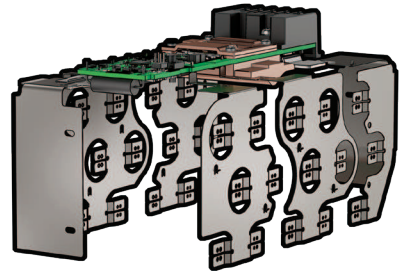

INDUSTRY LEADERS IN REDLITHIUM-ION TECHNOLOGY